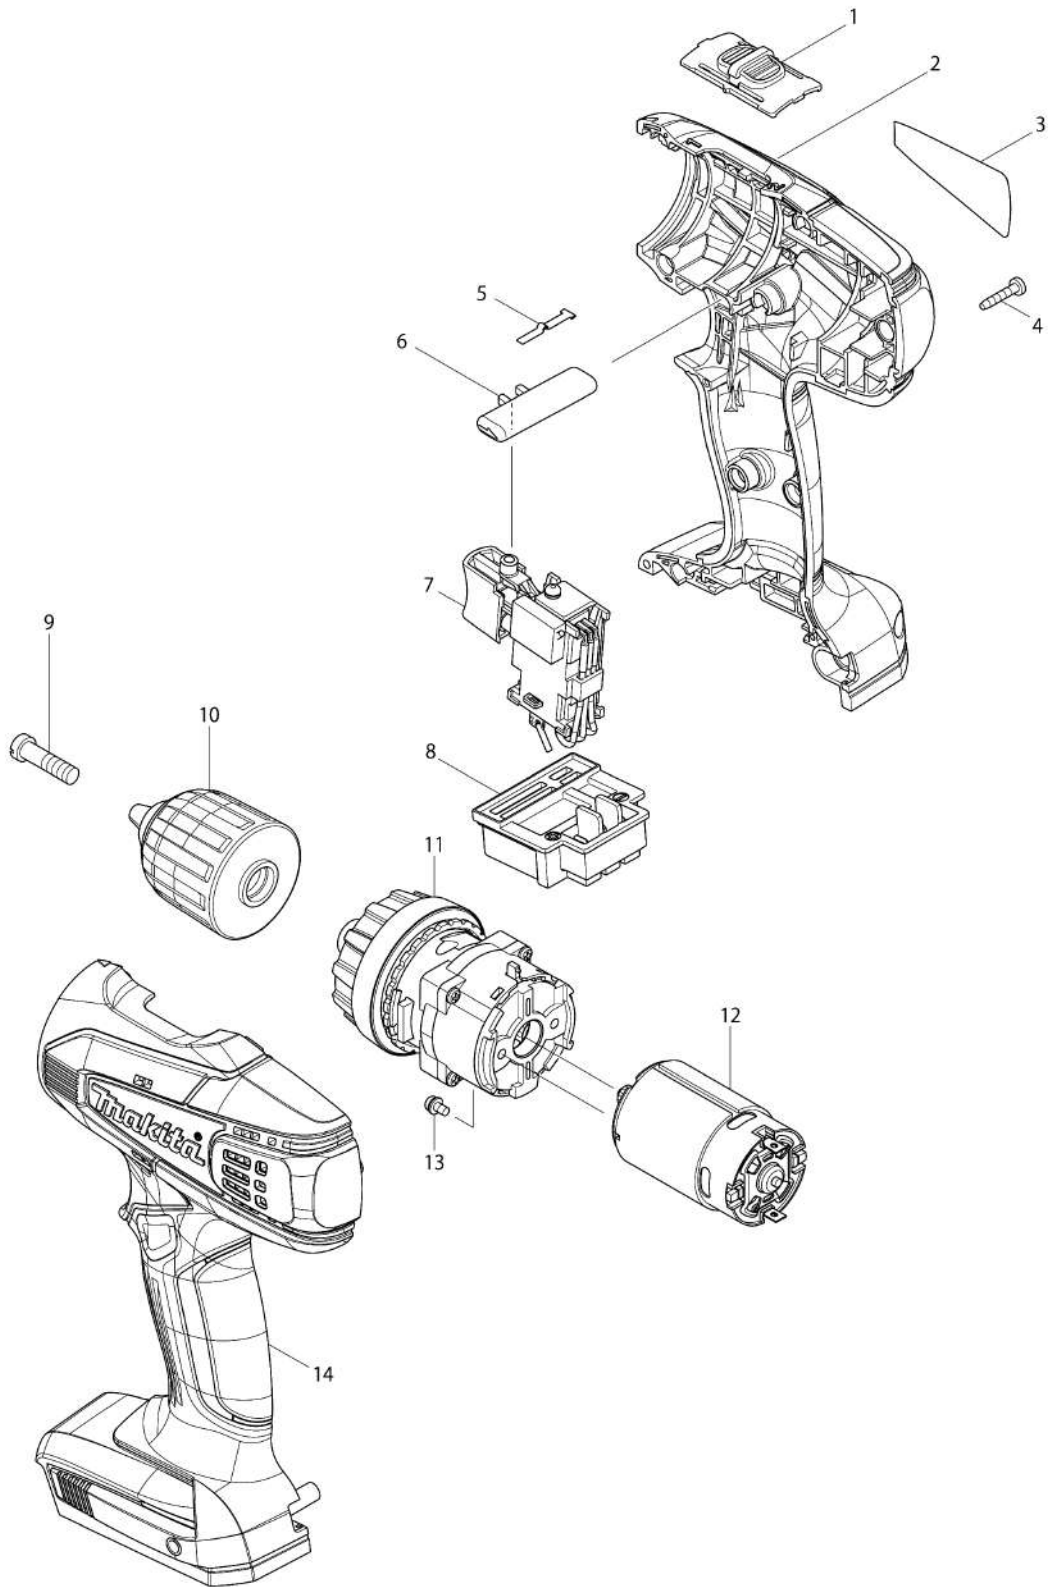

Model No.DF347D CORDLESS DRIVER DRILL

Model No.DF347D CORDLESS DRIVER DRILL

Item	Parts No.	Description	I/C	Qty	New/Old	Opt. 1	Opt. 2	Note
001	125310-5	SPEED CHANGE LEVER ASS'Y		1				
C10	231433-0	COMPRESSION SPRING 4		2				
002	187025-2	HOUSING SET		1				
D10		INC. 14						
003	869367-3	DF347D NAME PLATE		1				
004	266429-2	TAPPING SCREW 3X16		9				
005	232182-2	LEAF SPRING		1				
006	452399-3	F/R CHANGE LEVER		1				
007	638887-6	SWITCH UNIT		1				
008	643861-1	TERMINAL		1				
009	251468-5	- FLAT HEAD SCREW M6X22		1				
010	766002-3	KEYLESS DRILL CHUCK 10		1	*			
010-1	763243-2	KEYLESS DRILL CHUCK 10	<	1				
011	126000-3	GEAR ASSEMBLY		1				
012	629898-2	DC MOTOR		1				
013	911003-8	PAN HEAD SCREW M3X6		2				
014	187025-2	HOUSING SET		1				
D10		INC. 2						
A01	784636-0	+/- BIT 2-65		1				
A02	***DC18WA	DC18WA BATTERY CHARGER		1				
A03	195452-9	BATTERY BL1411G SET		2	*			
A03-1	196375-4	BATTERY BL1413G SET	O	2	*			
A03-2	196375-4	BATTERY BL1413G SET	O	2	*			
A03-3	198192-8	BATTERY BL1415G SET	<	2	*			
A03-4	198192-8	BATTERY BL1415G SET	O	2				
A04	452652-7	BATTERY COVER		1				
A05	824981-2	PLASTIC CARRYING CASE		1				
C10	162315-4	LATCH		2				
C20	452137-3	HANDLE		1				
A06	892765-6	DF347DWE PLASTIC CASE LABEL		2				

Please order the parts with part number.

Print Date 9/9/2020